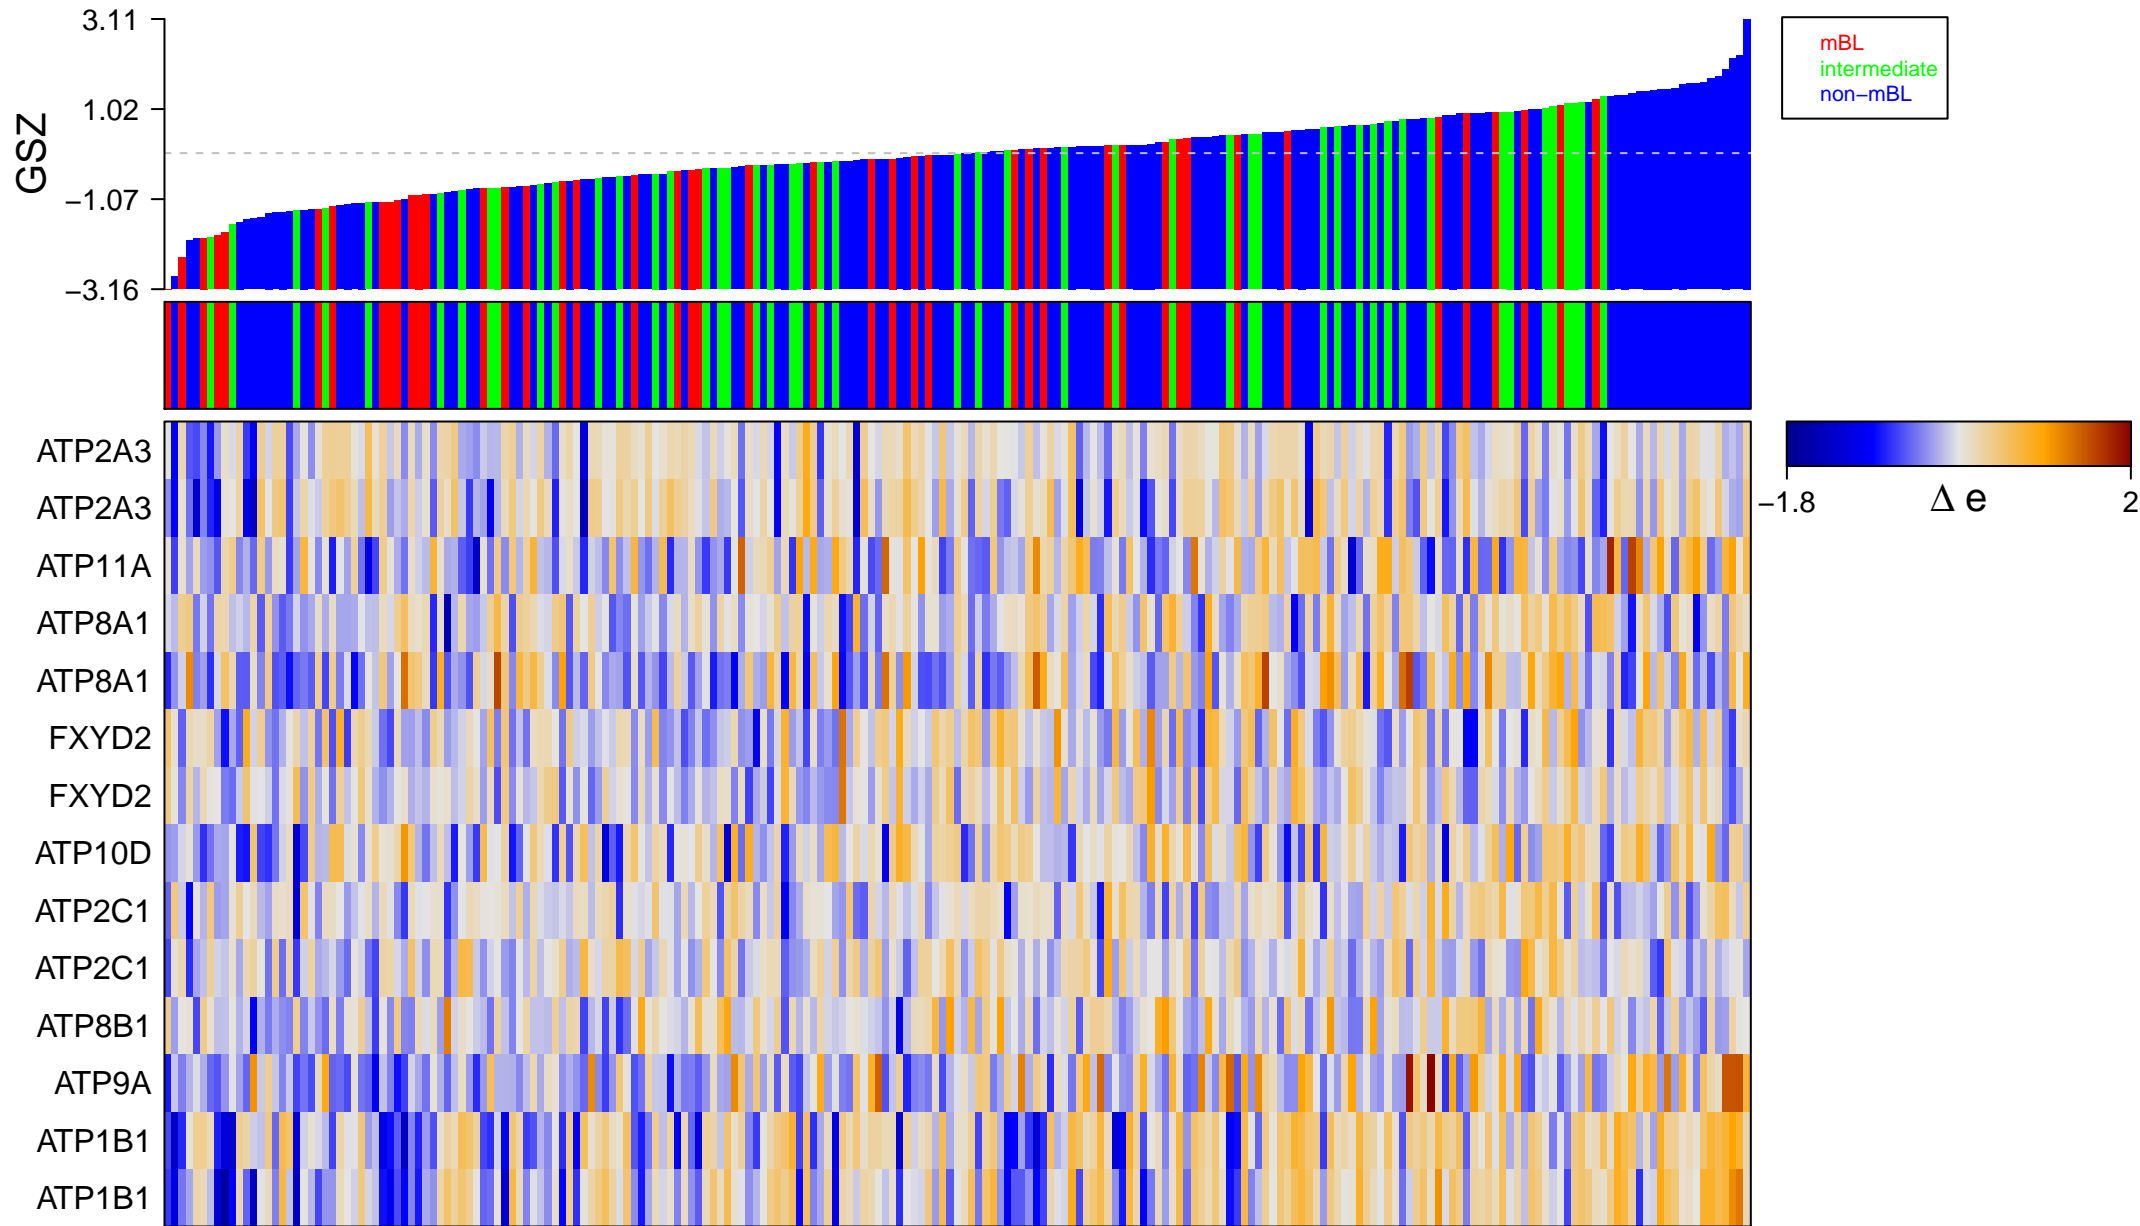

REACTOME_ION_TRANSPORT_BY_P_TYPE_ATPASES

REACTOME_ION_TRANSPORT_BY_P_TYPE_ATPASES

■ on
■ -
□ off

REACTOME_ION_TRANSPORT_BY_P_TYPE_ATPASES