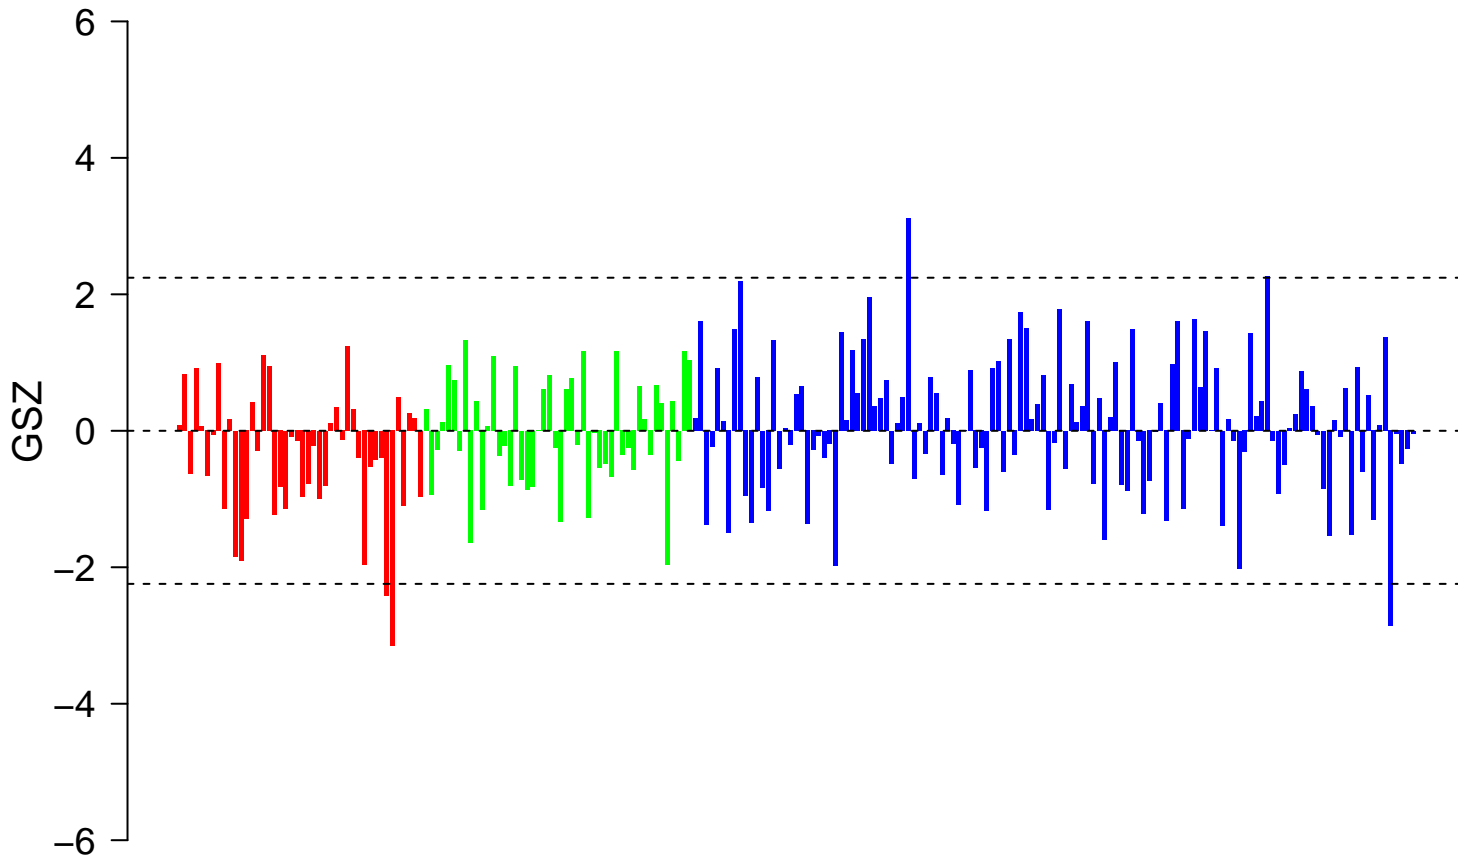

REACTOME_ION_TRANSPORT_BY_P_TYPE_ATPASES

REACTOME_ION_TRANSPORT_BY_P_TYPE_ATPASES

■ on
■ -
□ off

REACTOME_ION_TRANSPORT_BY_P_TYPE_ATPASES